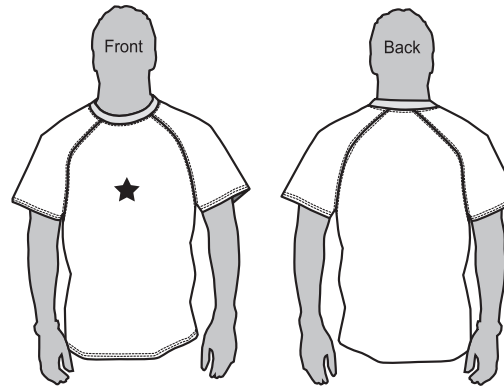

GA(NA)06-560 - Floppy Discs (*front*)

 Pantone: 654 C Navy

PLACEMENT ★

Logo to be placed on **Front** Center Chest

Location A

STYLE: Base Base II Other: _____

JERSEY COLOURS: **Mango/ Navy**

JERSEY QUANTITY: Sleeveless (NS)

	XS	S	M	L	XL	XXL	TOTAL
Mens	N/A						
Wom.					N/A	N/A	

JERSEY QUANTITY: ShortSleeve (SS)

	XS	S	M	L	XL	XXL	TOTAL
Mens	N/A						
Wom.					N/A	N/A	

Does this order require Numbers?

Yes No

Does this order require Names?

Yes No

Notes:

5.50 " Inches

To Scale