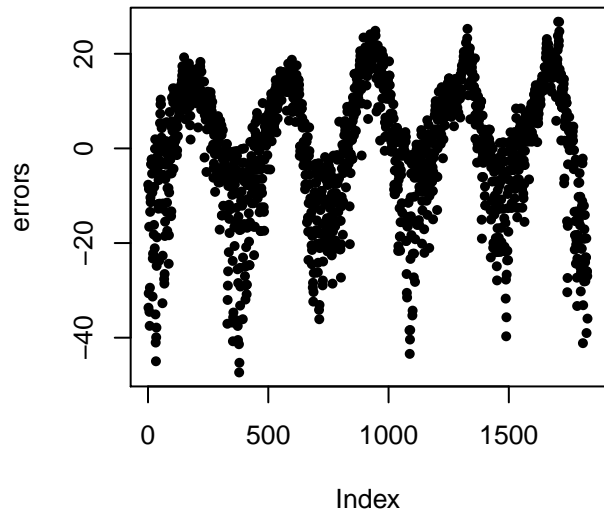

Tmax, mean all previous days – average error: 11.051