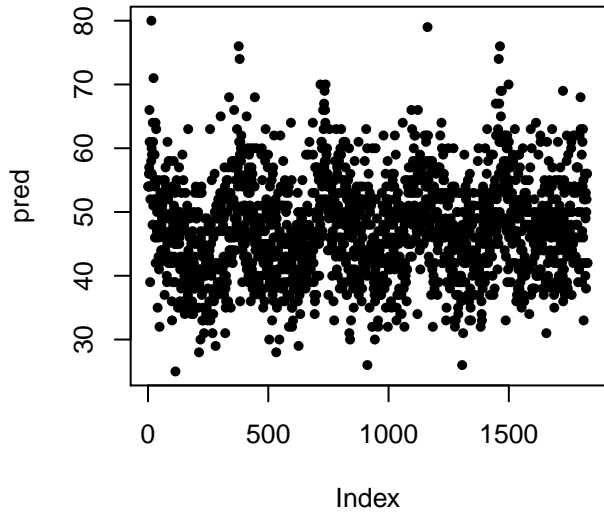

# Deaths, previous day – average error: 7.697