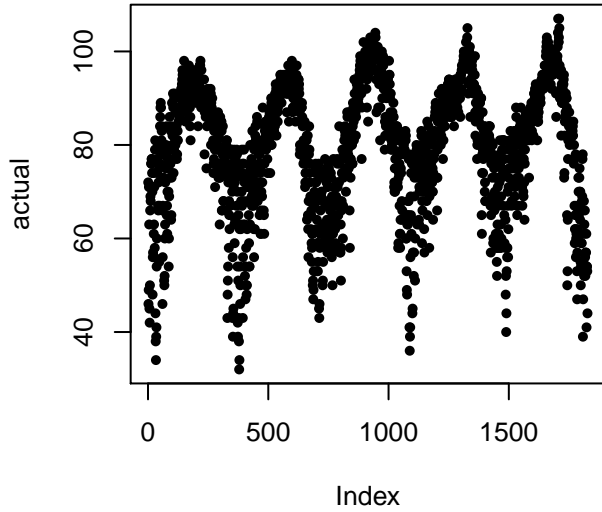

Tmax, mean same day of week – average error: 11.075