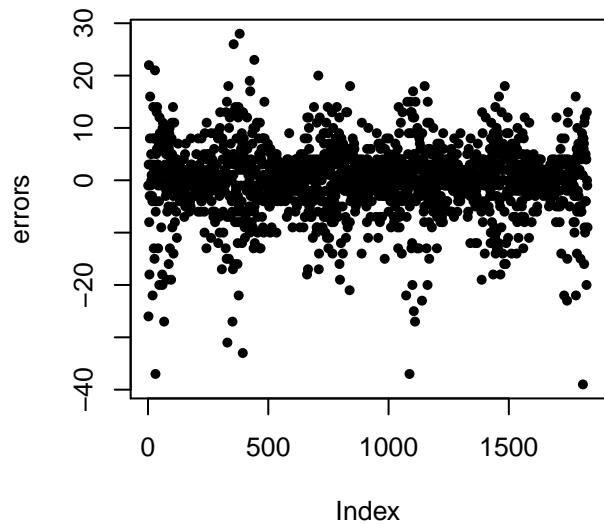

Tmax, previous day – average error: 4.357