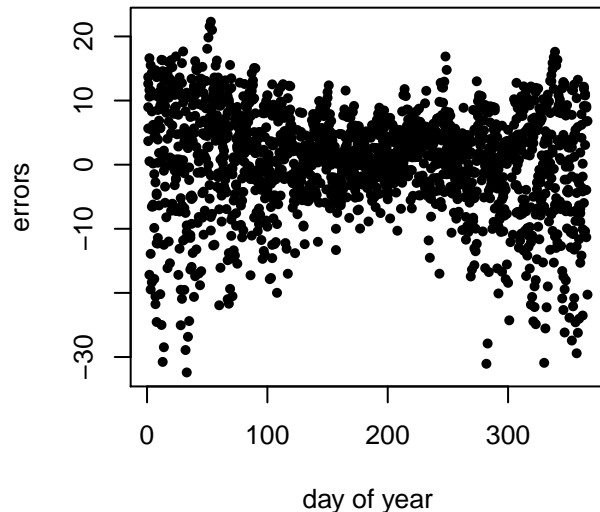

Tmax, mean same month – average error: 6.182