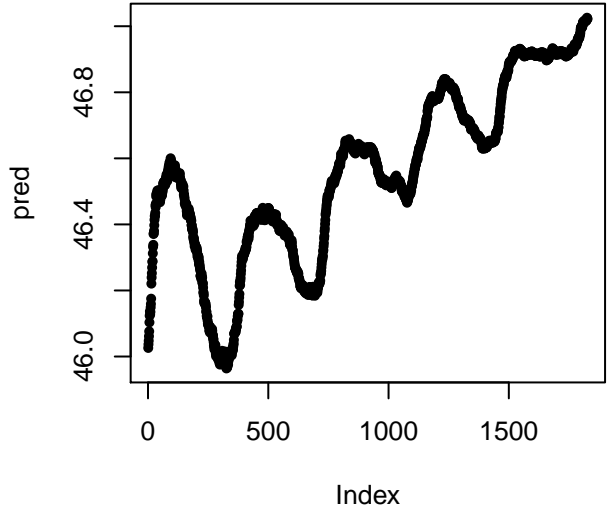

Deaths, mean all previous days – average error: 6.129