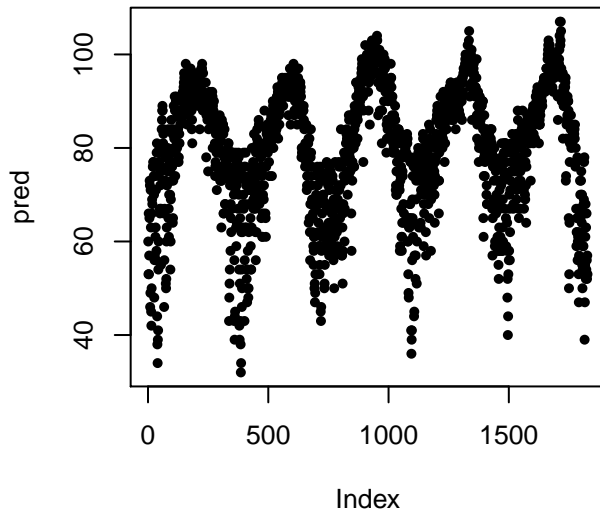

Tmax, one week ago – average error: 7.576