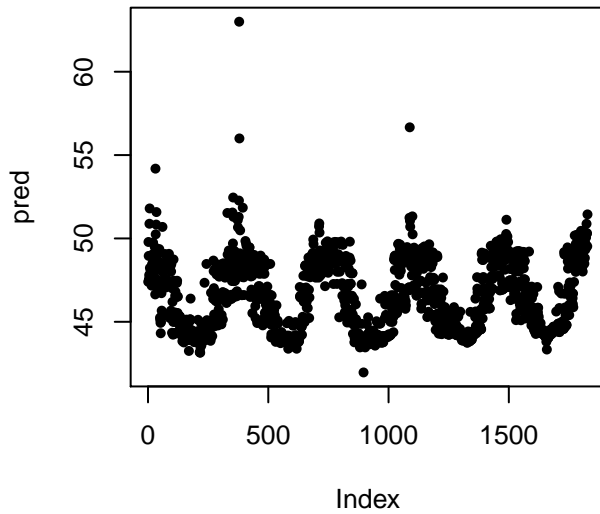

Deaths, mean similar tmax – average error: 5.888