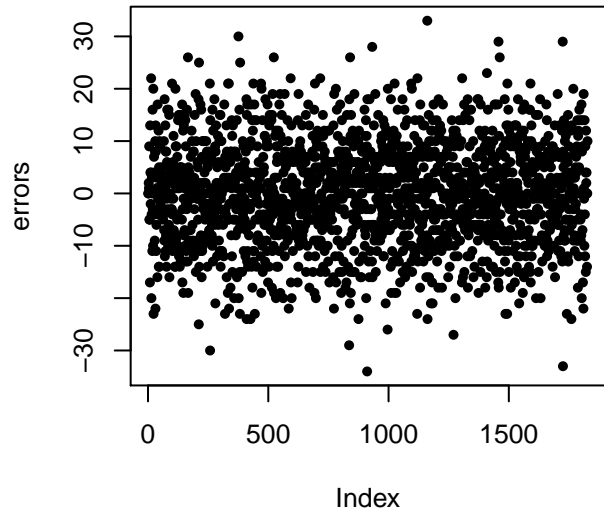

# Deaths, previous day – average error: 7.697