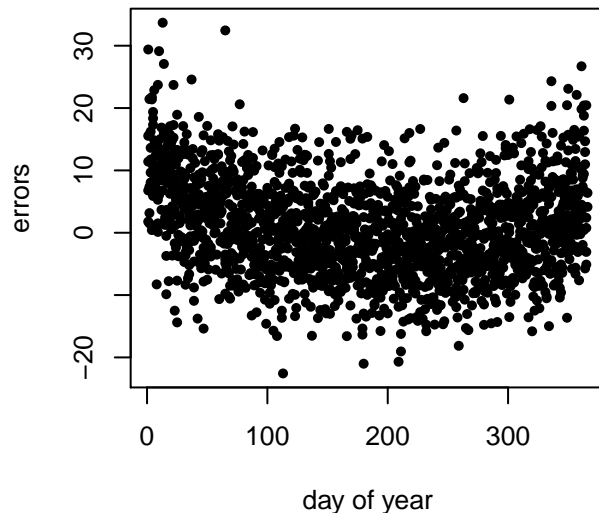

Deaths, mean same day of week – average error: 6.131