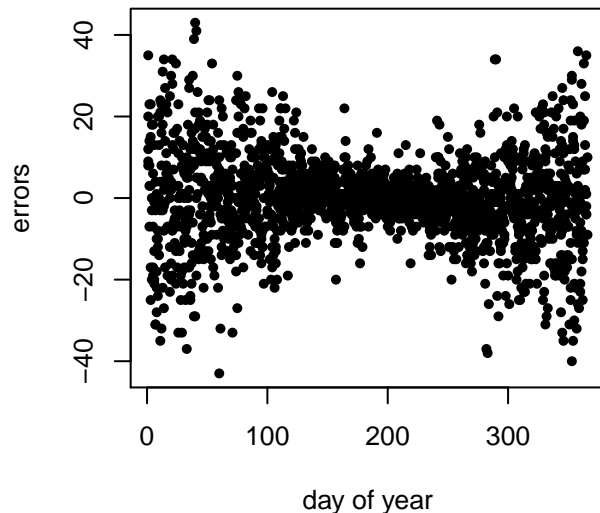

Tmax, one week ago – average error: 7.576