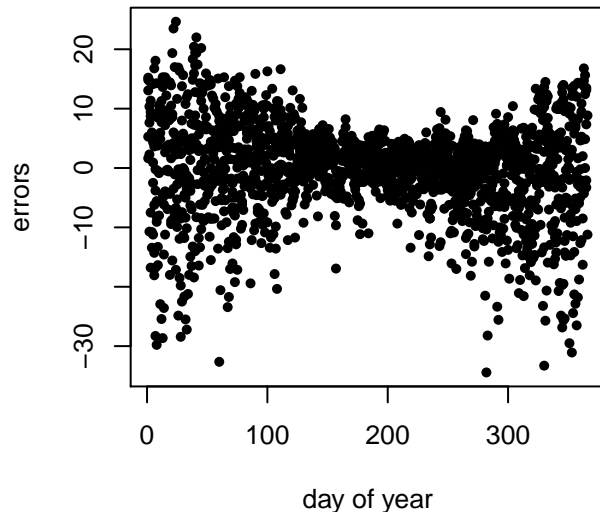

Tmax, mean previous 14 days – average error: 5.741