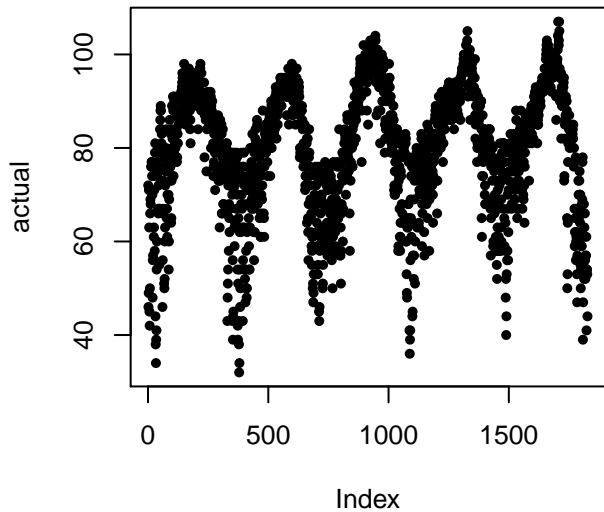

Tmax, one week ago – average error: 7.576