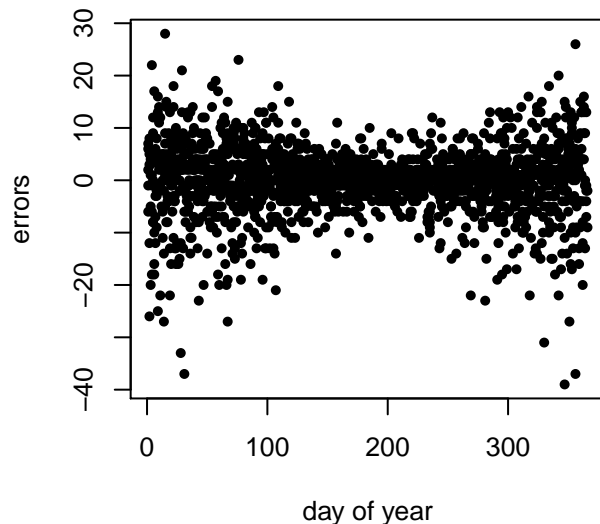

Tmax, previous day – average error: 4.357