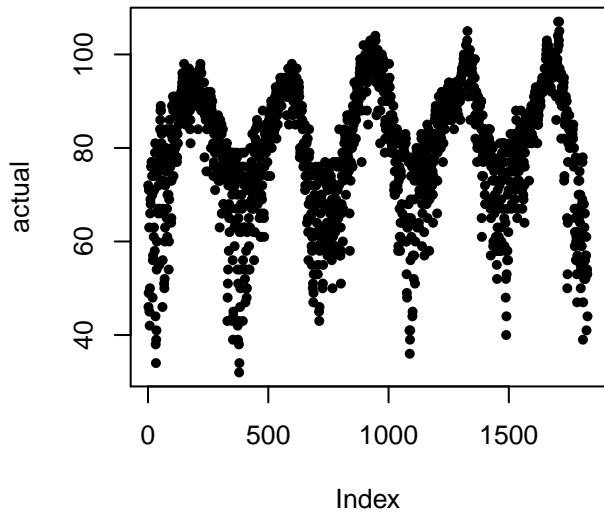

Tmax, previous day – average error: 4.357