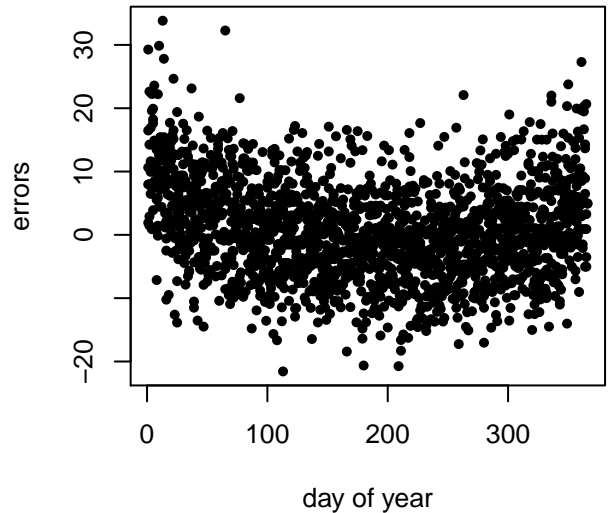

Deaths, mean all previous days – average error: 6.129