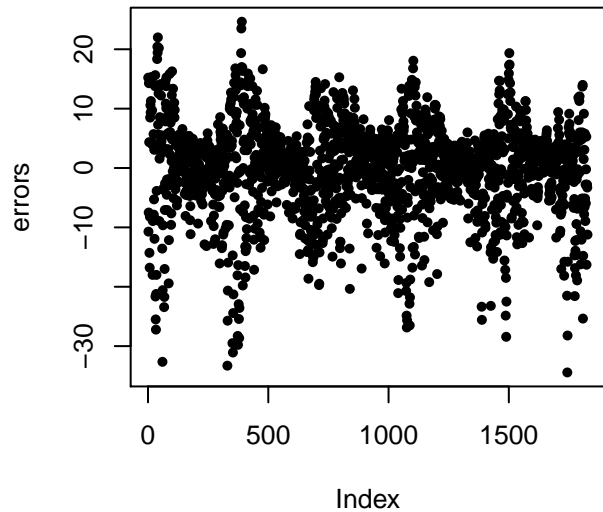

Tmax, mean previous 14 days – average error: 5.741