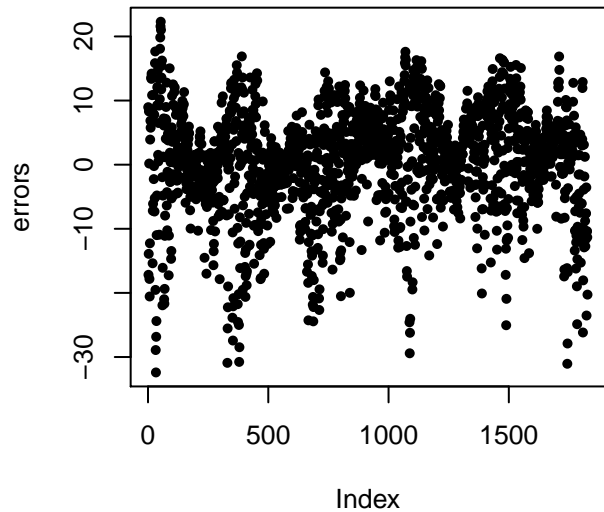

Tmax, mean same month – average error: 6.182