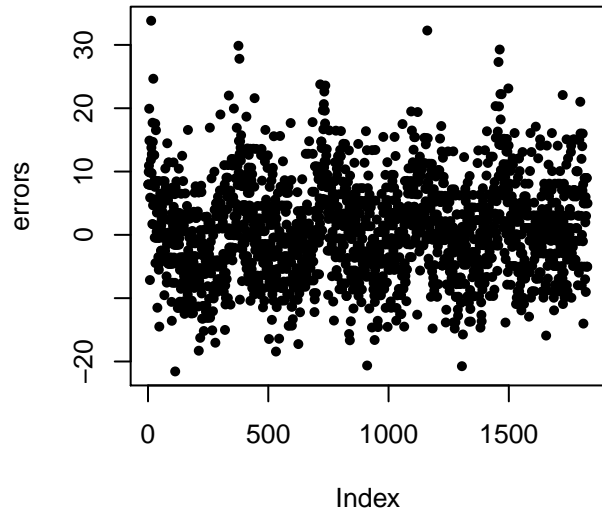

Deaths, mean all previous days – average error: 6.129