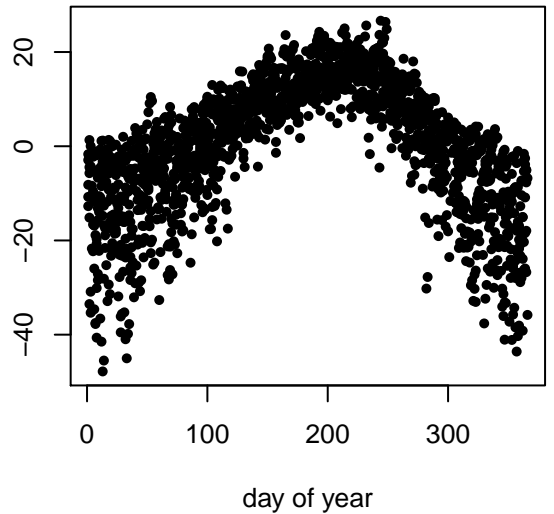

Tmax, mean same day of week – average error: 11.075