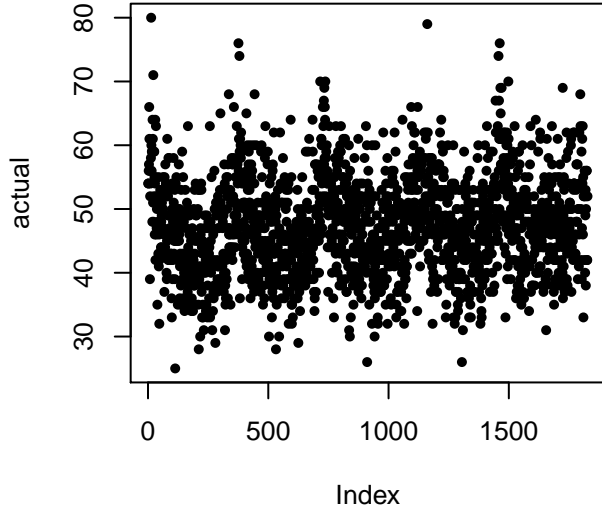

Deaths, mean all previous days – average error: 6.129