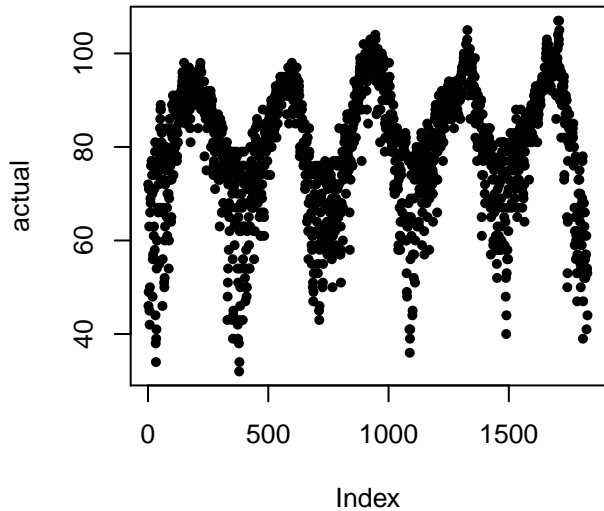

Tmax, mean all previous days – average error: 11.051