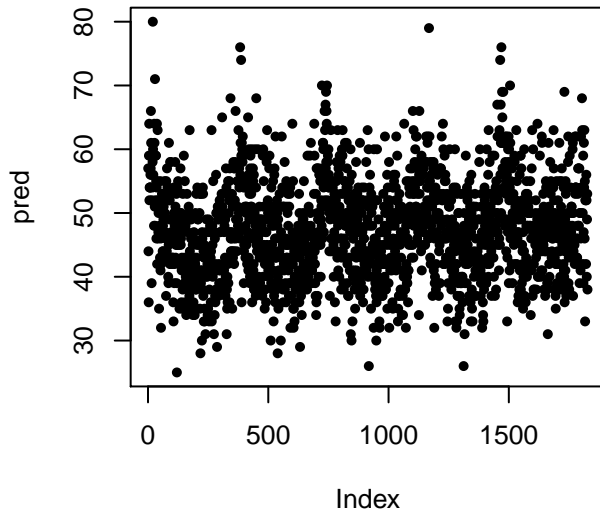

# Deaths, previous day – average error: 7.697

# Deaths, one week ago – average error: 7.735