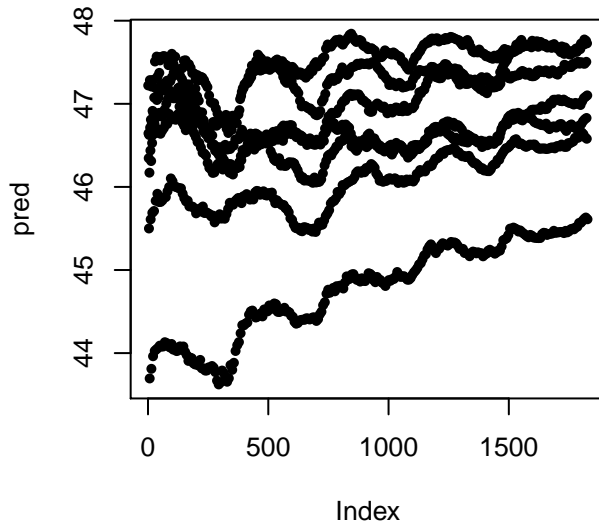

Deaths, mean same day of week – average error: 6.131