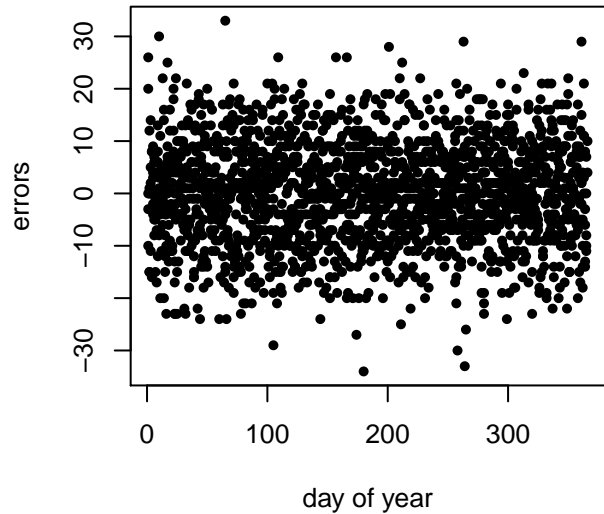

# Deaths, previous day – average error: 7.697