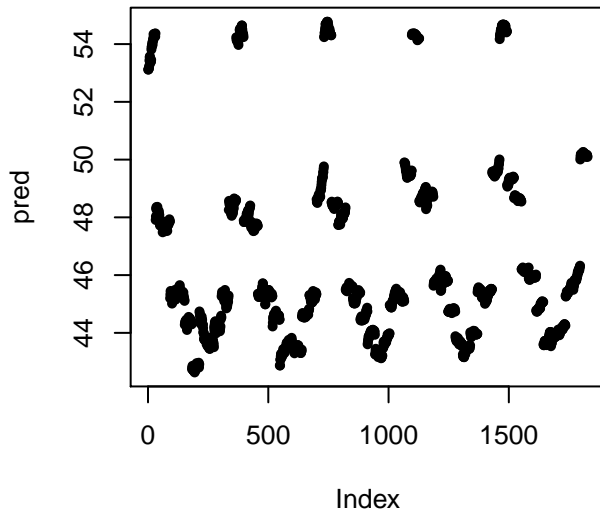

Deaths, mean same month – average error: 5.616