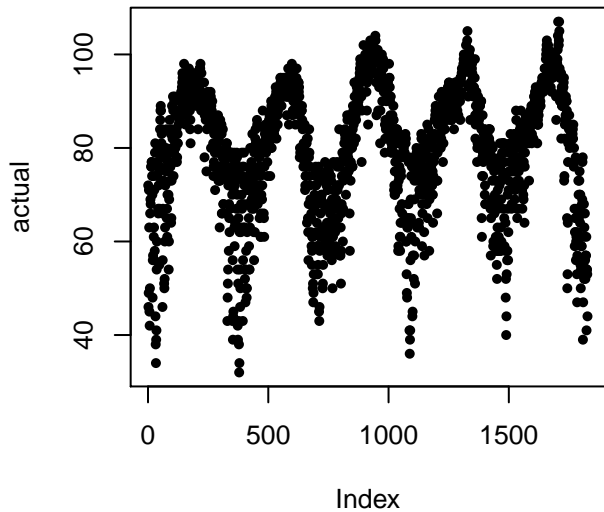

Tmax, mean same month – average error: 6.182