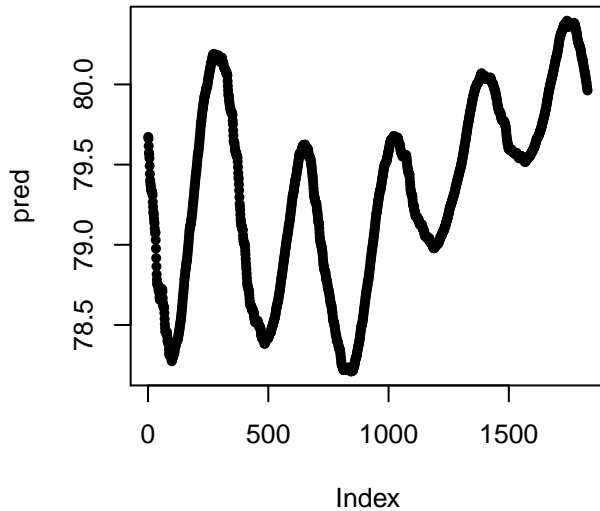

Tmax, mean all previous days – average error: 11.051