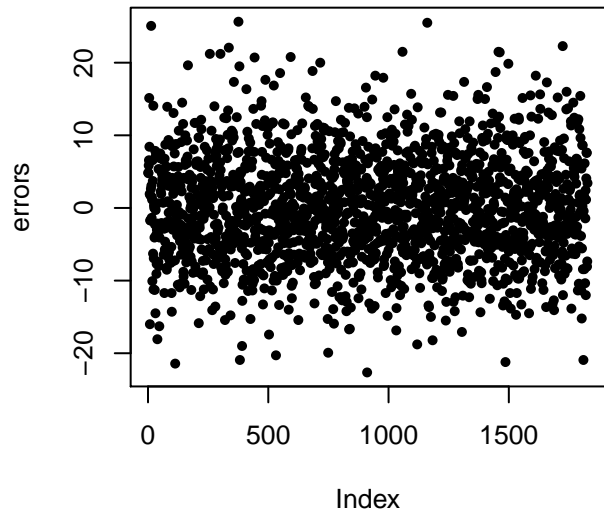

Deaths, mean previous 14 days – average error: 5.724