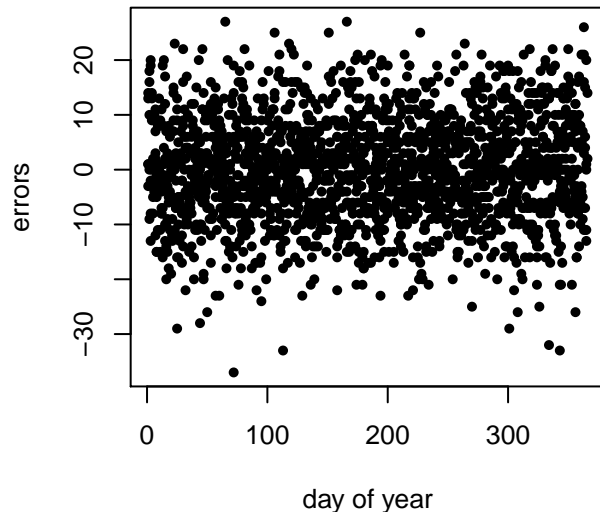

Deaths, one week ago – average error: 7.735