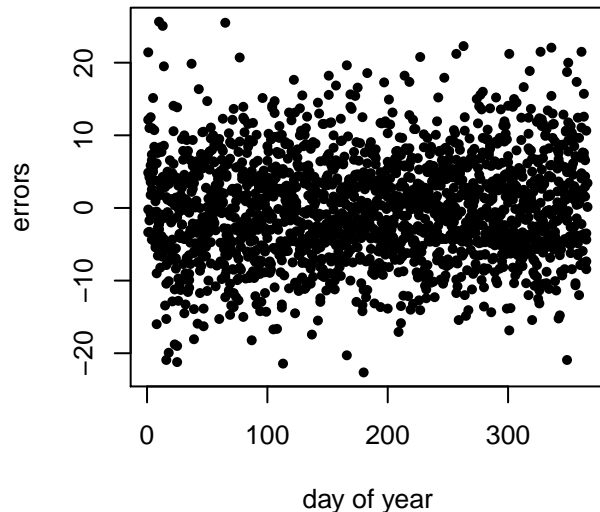

Deaths, mean previous 14 days – average error: 5.724