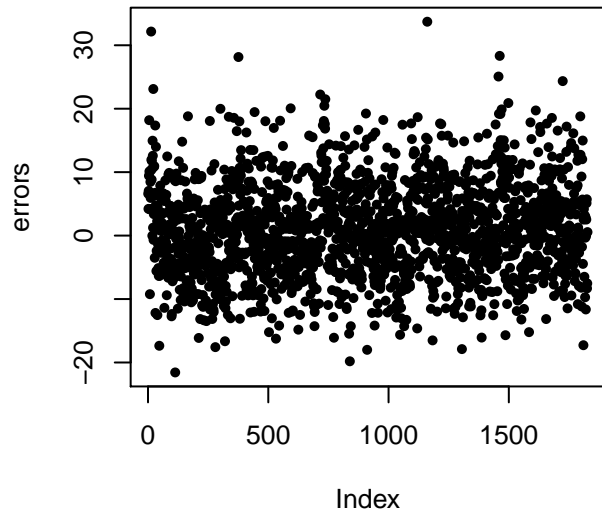

Deaths, mean similar tmax – average error: 5.888