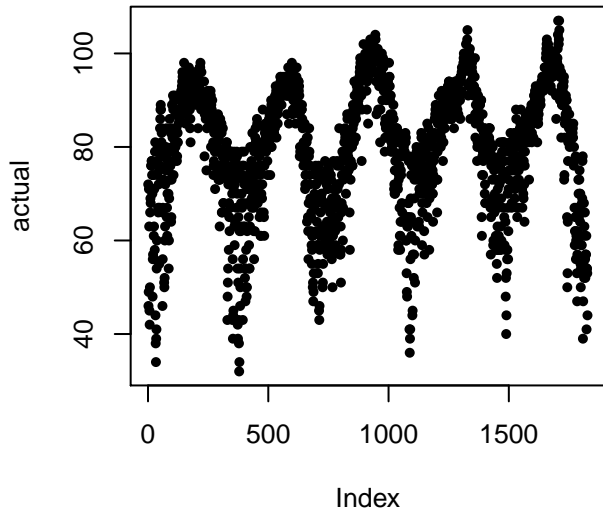

Tmax, mean previous 14 days – average error: 5.741