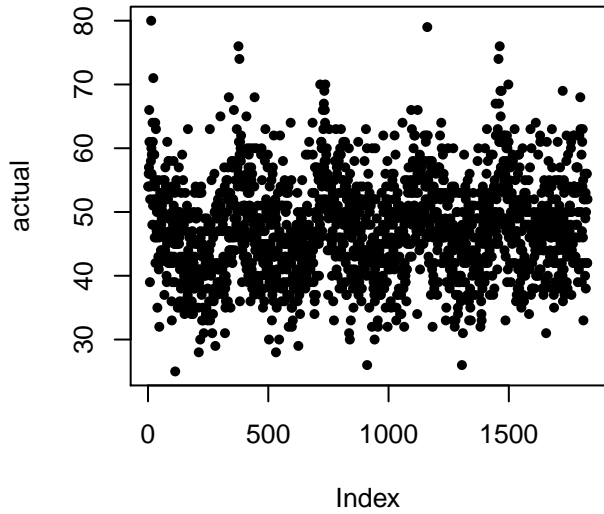

# Deaths, previous day – average error: 7.697

# Deaths, one week ago – average error: 7.735