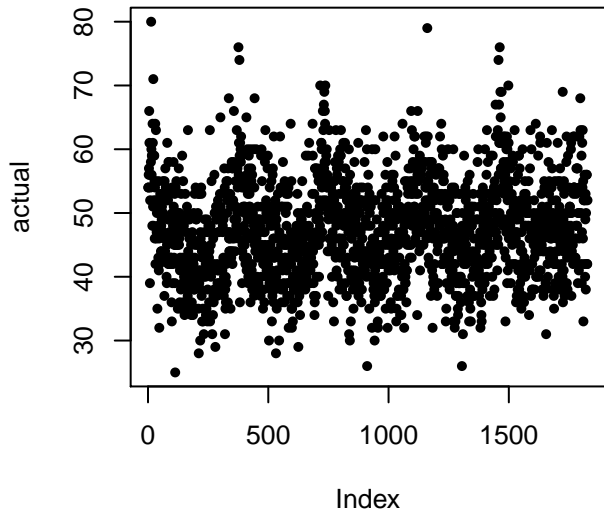

Deaths, mean same month – average error: 5.616