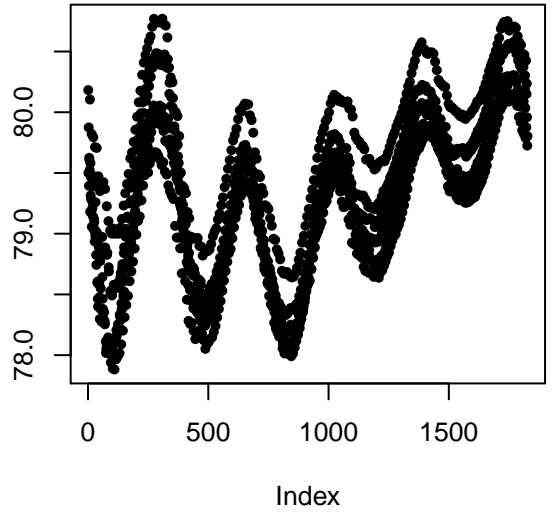

Tmax, mean same day of week – average error: 11.075