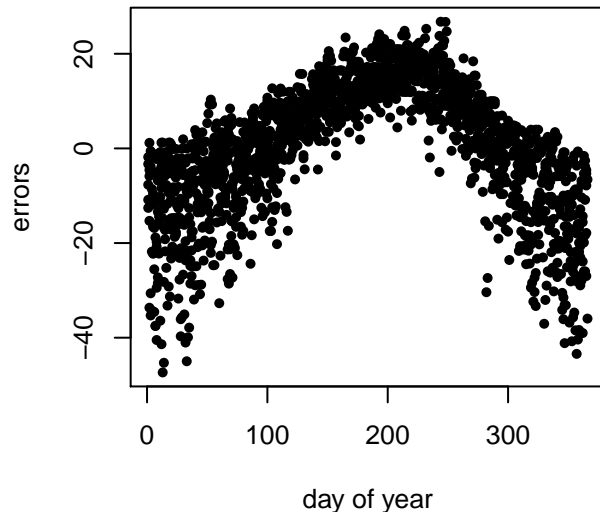

Tmax, mean all previous days – average error: 11.051