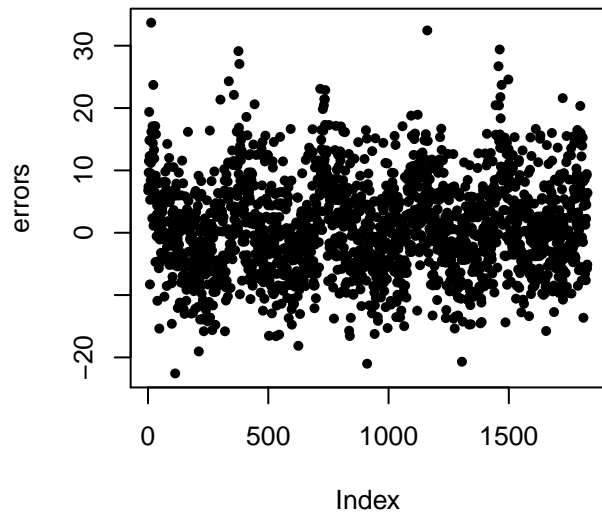

Deaths, mean same day of week – average error: 6.131