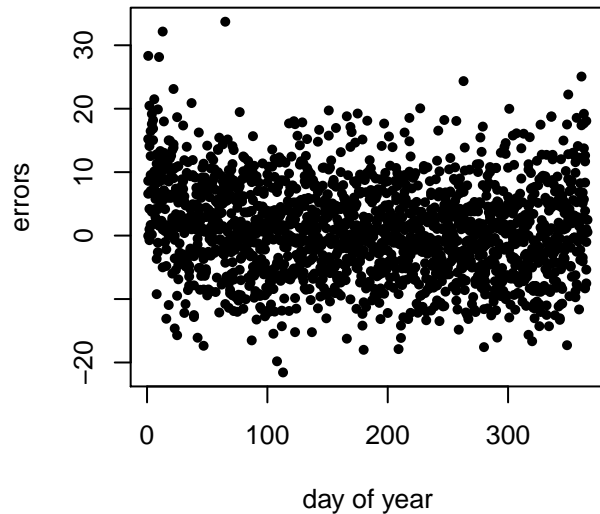

Deaths, mean similar tmax – average error: 5.888