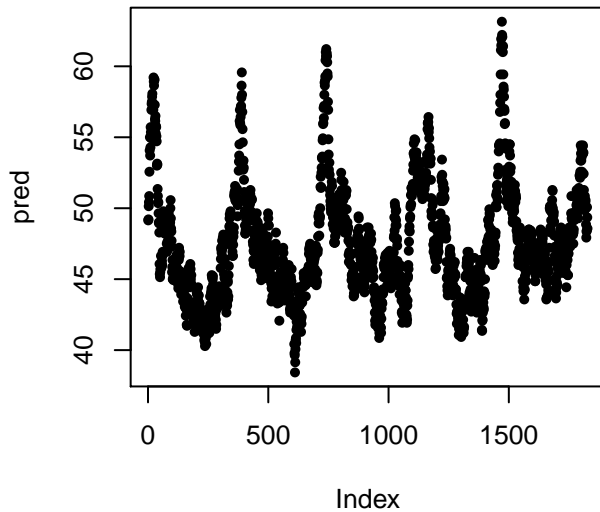

Deaths, mean previous 14 days – average error: 5.724