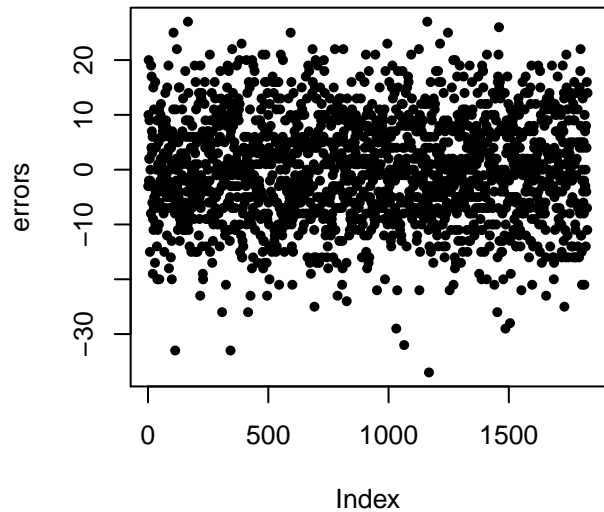

Deaths, one week ago – average error: 7.735