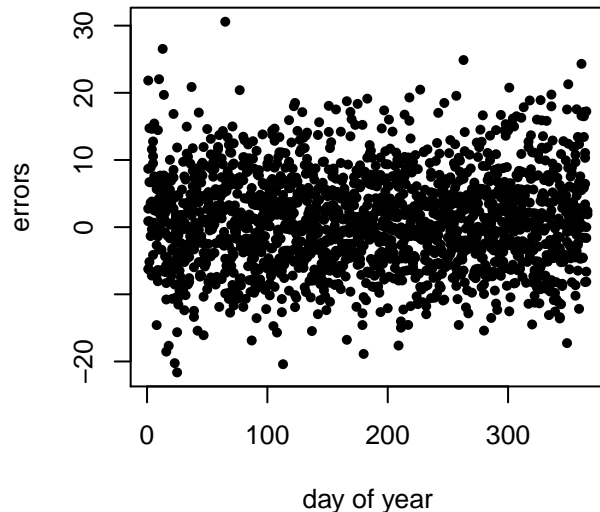

Deaths, mean same month – average error: 5.616