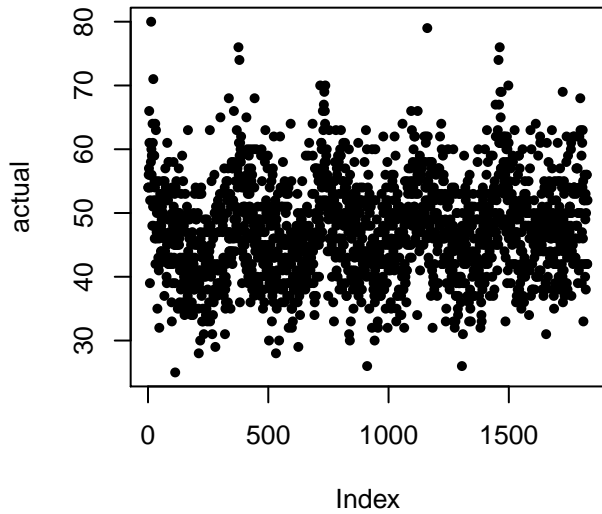

Deaths, mean similar tmax – average error: 5.888