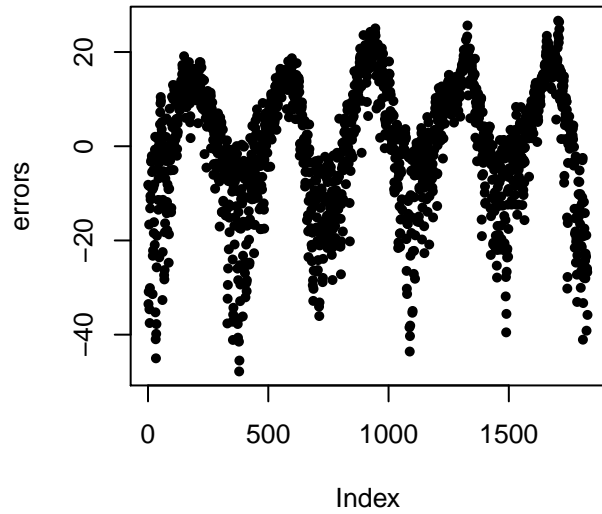

Tmax, mean same day of week – average error: 11.075