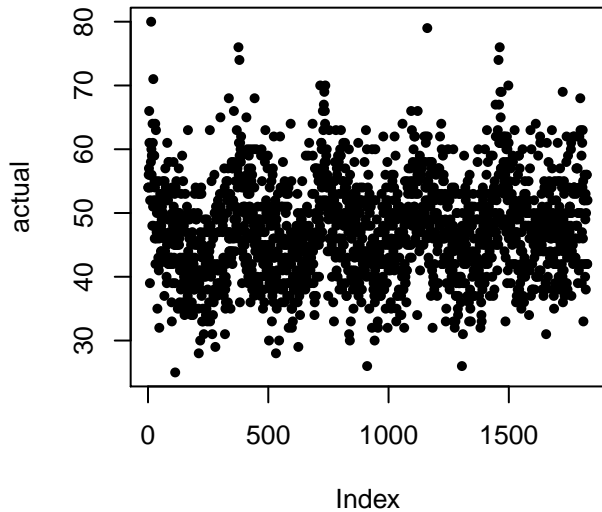

Deaths, mean same day of week – average error: 6.131