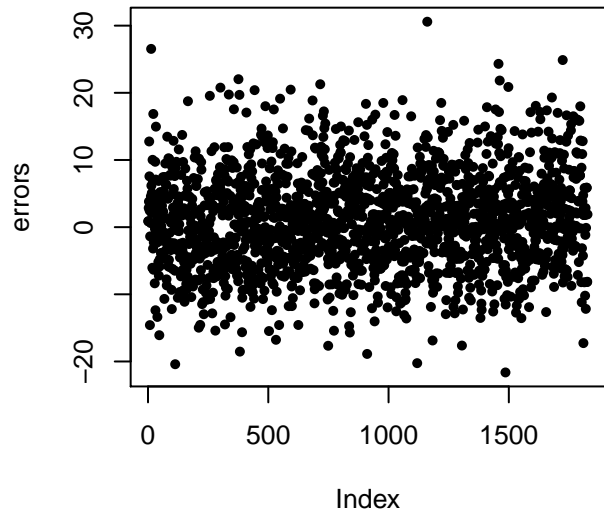

Deaths, mean same month – average error: 5.616