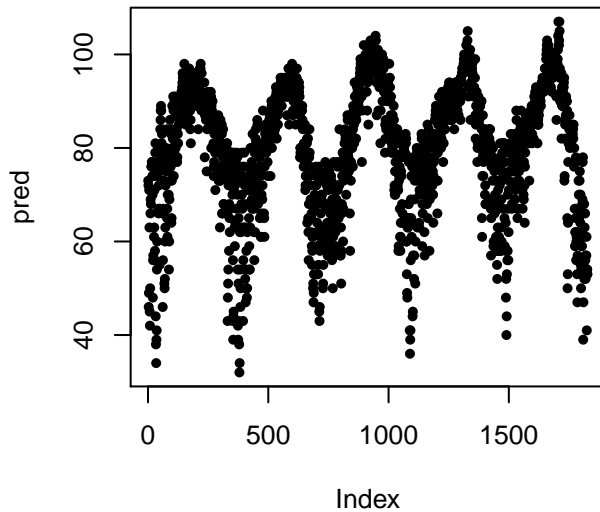

Tmax, previous day – average error: 4.357