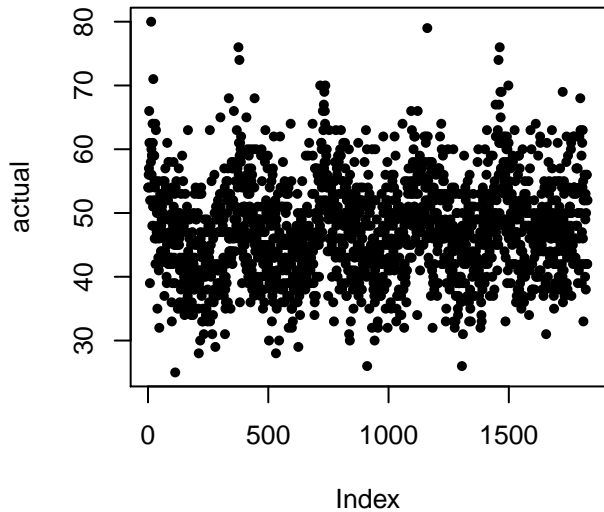

# Deaths, previous day – average error: 7.697

# Deaths, one week ago – average error: 7.735