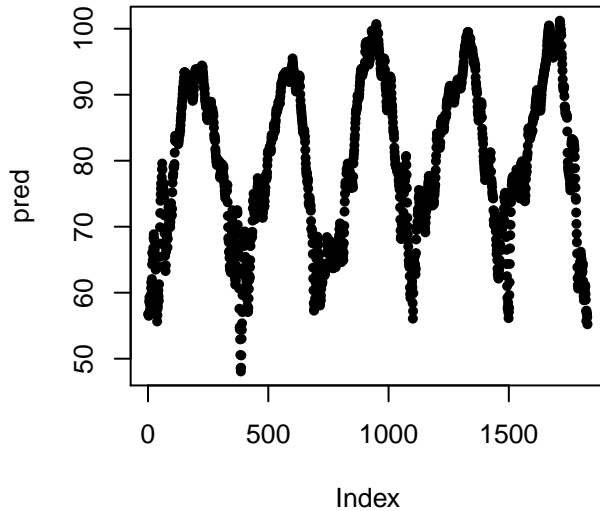

Tmax, mean previous 14 days – average error: 5.741