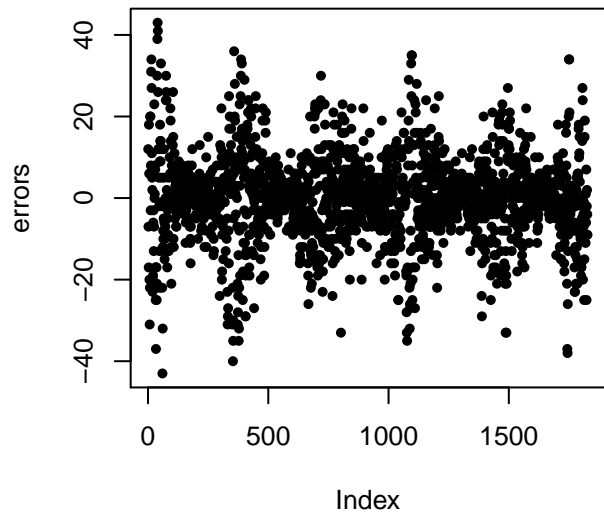

Tmax, one week ago – average error: 7.576